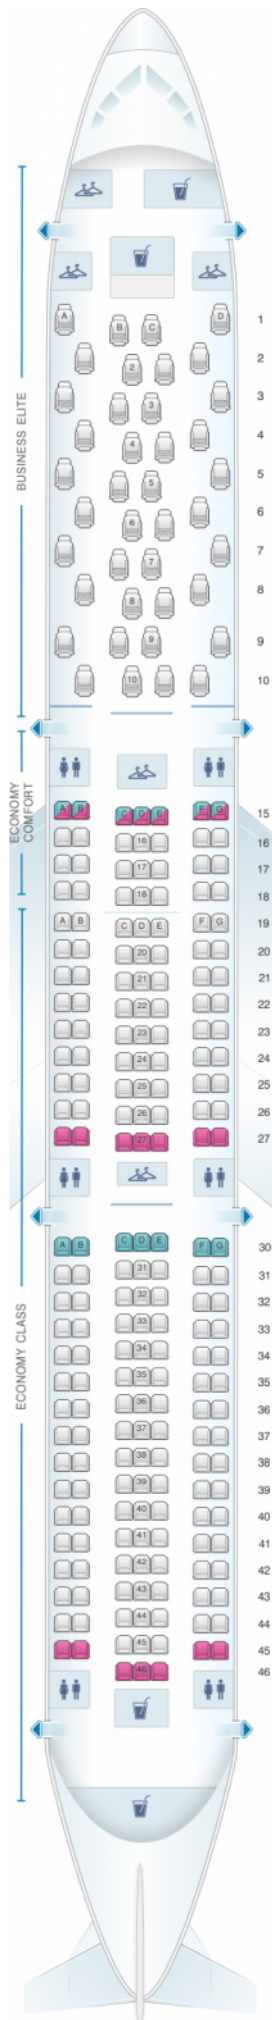

Delta Air Lines Boeing B767 400ER (76D)

Class

good seat

good but beware

beware

staff seat

exit

wheelchair accessibility

toilet

closet

galley

power port